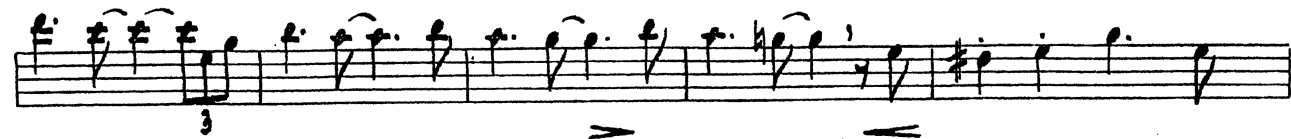

YAMAHA

All Star Band

Trombone Audition – Big Band Excerpt
"Slow Grind" arr. Rob McConnell

$\text{♩} = 76$
Swing feel

Soli

A

All Star Band

Bass Trombone Audition – Big Band Excerpt
"The Shuffle Boogie Swamp Groove Blues" Rob McConnell

♩ = 130 shuffle feel

(A)

Handwritten musical score for Bass Trombone, measures 1-12. The score is written on three staves. The key signature is one sharp (F#) and the time signature is 4/4. The tempo is 130 bpm with a shuffle feel. The score includes various musical notations such as eighth notes, quarter notes, and rests. Measure numbers 1 through 12 are indicated below the notes. There are handwritten annotations: a question mark '?' to the left of measure 1, and a circled 'A' above measure 1. Measure 10 contains a circled '6' below the note. Measure 11 contains a circled '11' below the notes. Measure 12 contains a circled '12' below the notes. There are also some handwritten markings above the notes in measures 4, 8, and 12, including an accent (^) and a fermata-like symbol.