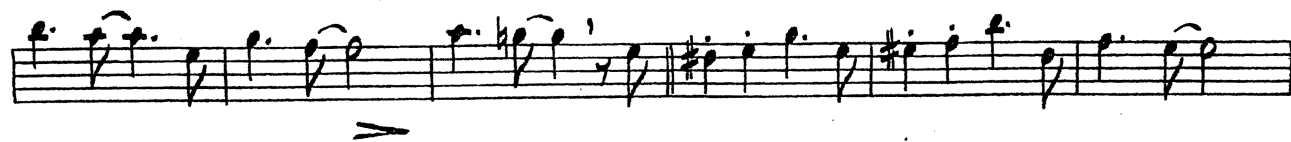

YAMAHA

All Star Band

Trombone Audition – Big Band Excerpt
"Slow Grind" arr. Rob McConnell

$\text{♩} = 76$
Swing feel

Soli

A

All Star Band

Bass Trombone Audition – Big Band Excerpt
"The Shuffle Boogie Swamp Groove Blues" Rob McConnell

♩ = 130 shuffle feel

(A)

Handwritten musical score for Bass Trombone, measures 1-12. The score is written on three staves. The key signature is one sharp (F#) and the time signature is 4/4. The tempo is 130 bpm with a shuffle feel. The score includes various musical notations such as eighth notes, quarter notes, and rests. Measure numbers 1 through 12 are indicated below the notes. There are handwritten annotations: a question mark '?' to the left of measure 1, and a circled 'A' above measure 1. Measure 10 contains a circled '6' below the note. Measure 11 contains a circled '11' below the notes. Measure 12 contains a circled '12' below the notes. There are also some handwritten markings above the notes in measures 4, 8, and 12, including an accent (^) and a fermata-like symbol.